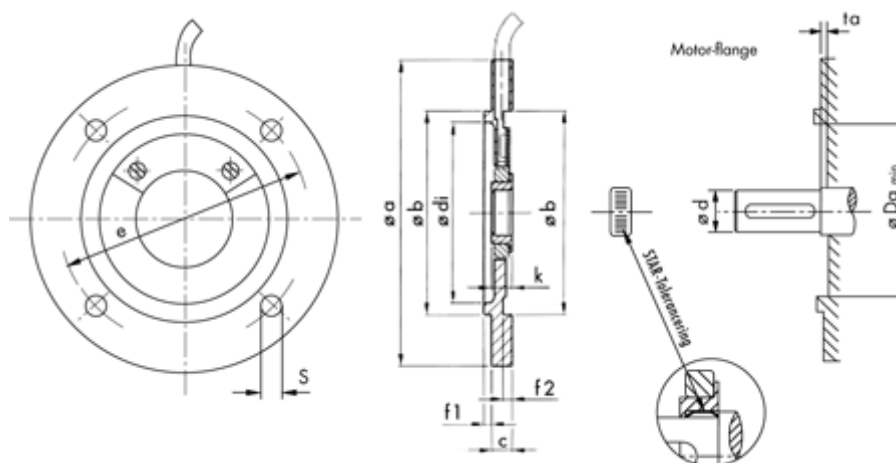

Data Sheet

Article number: 7806354204000200

Description: BEGE flangeencoder for 160B5
MN350-42-400-2 (20m) 5-24V

Measures

$a = 350$	$f2 = 6.0$
$b = 250$	$k = 12$
$c = 12$	$s = 17$
$d = 42$	$ta = 3$
$Da = 105$	
$di = 238$	
$e = 300$	
$f1 = 5.0$	